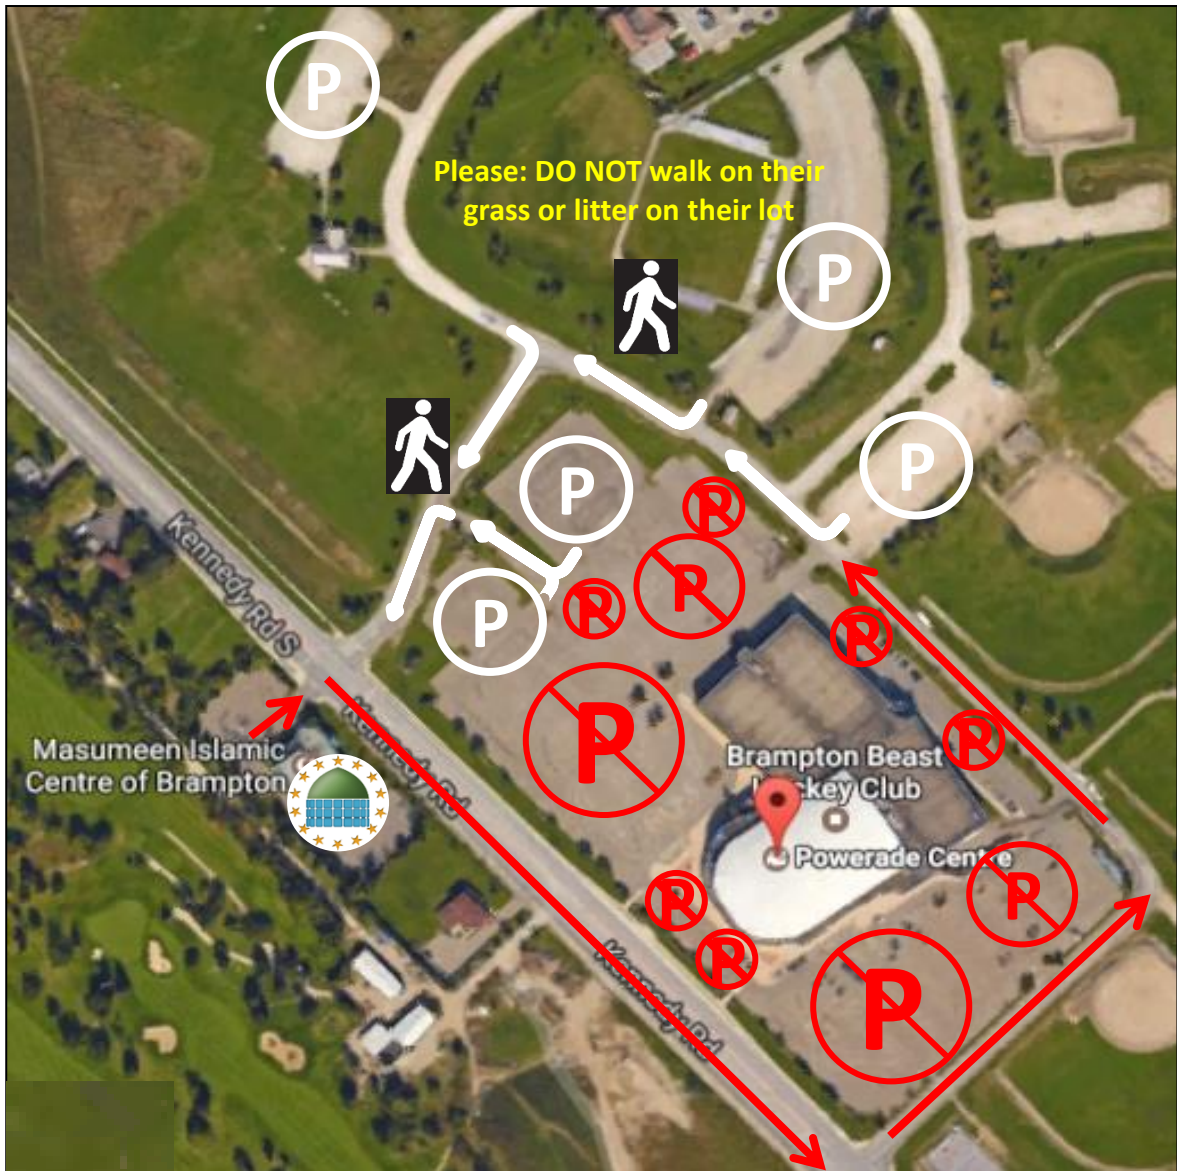

Parking Information at MIC: **Jumah, Friday August 4, 2017**

We have permission to park on the **North parking spots ONLY** (please see map below for instructions). If, for whatever reason their gate is closed, please use the Gravel lots only. Please ensure that you do not walk on their grass, or litter on their property. We are being monitored by the Powerade Centre Users and do NOT want to lose this privilege. Your full cooperation is requested so that we can continue to maintain this privilege. Thank you.

Please **DO NOT** park at the Powerade Centre unless the Masumeen Management Committee has authorized it. MIC does not have the privilege to park at the Powerade Centre unless it has been given permission to do so.